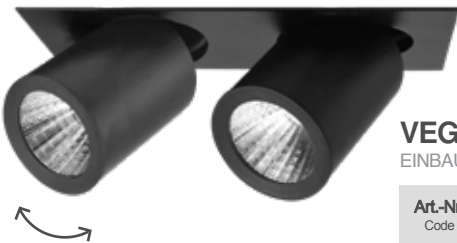

VEGA L2

EINBAU RECESSED MOUNTED